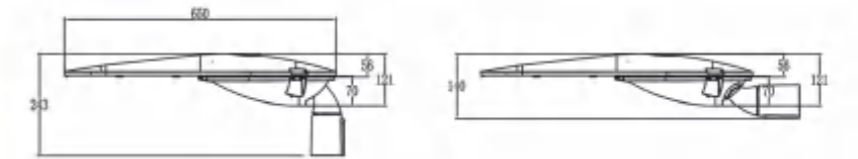

**LED STREET LIGHTING**

AC100-305V	CRI >80	PF >0.95	10%~90%	+50°C -35°C	50,000h
------------	---------	----------	---------	----------------	---------

TXLED-10(A)

TXLED-10(B)

TXLED-10(C)

**TECHNICAL SPECIFICATION**

Product Name	TXLED-10A	TXLED-10B	TXLED-10C
Max Power	80w	150w	220w
LED chip quantity	36pcs	64pcs	100pcs
Supply voltage range	100-305V AC		
Temperature range	-25°C/+55°C		
Light guiding system	PC lenses		
Light source	LUXEON 5050/3030		
Color temperature	3000-6500k		
Color rendering index	>80RA		
Lumen	≥110 lm/w		
LED luminous efficiency	90%		
Lightning protection	10KV		
Service life	Min 50000 hours		
Housing material	Die-cast aluminum		
Sealing material	Silicone rubber		
Cover material	Tempered glass		
Housing color	As customer's requirement		
Protection class	IP66		
Mounting diameter option	Φ60mm		
Suggested mounting height	6-9m	9-12m	10-12m
Dimension(L*W*H)	610*270*140mm	765*320*140mm	866*372*168mm