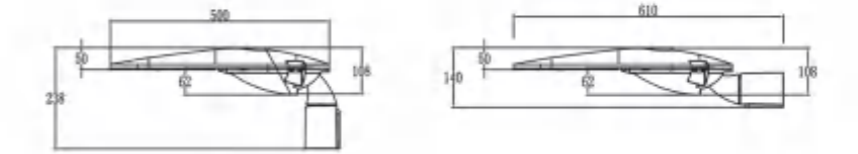

**LED STREET LIGHTING**

AC100-305V	CRI >80	PF >0.95	10%~90%	+50°C -35°C	50,000h
------------	---------	----------	---------	----------------	---------

TXLED-10(A)

TXLED-10(B)

TXLED-10(C)

**TECHNICAL SPECIFICATION**

Product Name	TXLED-10A	TXLED-10B	TXLED-10C
Max Power	80w	150w	220w
LED chip quantity	36pcs	64pcs	100pcs
Supply voltage range	100-305V AC		
Temperature range	-25°C/+55°C		
Light guiding system	PC lenses		
Light source	LUXEON 5050/3030		
Color temperature	3000-6500k		
Color rendering index	>80RA		
Lumen	≥110 lm/w		
LED luminous efficiency	90%		
Lightning protection	10KV		
Service life	Min 50000 hours		
Housing material	Die-cast aluminum		
Sealing material	Silicone rubber		
Cover material	Tempered glass		
Housing color	As customer's requirement		
Protection class	IP66		
Mounting diameter option	Φ60mm		
Suggested mounting height	6-9m	9-12m	10-12m
Dimension(L*W*H)	610*270*140mm	765*320*140mm	866*372*168mm