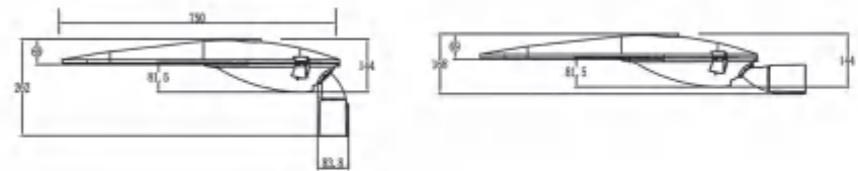

**LED STREET LIGHTING**

AC100-305V	CRI >80	PF >0.95	10%~90%	+50°C -35°C	50,000h
------------	---------	----------	---------	----------------	---------

TXLED-10(A)

TXLED-10(B)

TXLED-10(C)

**TECHNICAL SPECIFICATION**

Product Name	TXLED-10A	TXLED-10B	TXLED-10C
Max Power	80w	150w	220w
LED chip quantity	36pcs	64pcs	100pcs
Supply voltage range	100-305V AC		
Temperature range	-25°C/+55°C		
Light guiding system	PC lenses		
Light source	LUXEON 5050/3030		
Color temperature	3000-6500k		
Color rendering index	>80RA		
Lumen	≥110 lm/w		
LED luminous efficiency	90%		
Lightning protection	10KV		
Service life	Min 50000 hours		
Housing material	Die-cast aluminum		
Sealing material	Silicone rubber		
Cover material	Tempered glass		
Housing color	As customer's requirement		
Protection class	IP66		
Mounting diameter option	Φ60mm		
Suggested mounting height	6-9m	9-12m	10-12m
Dimension(L*W*H)	610*270*140mm	765*320*140mm	866*372*168mm